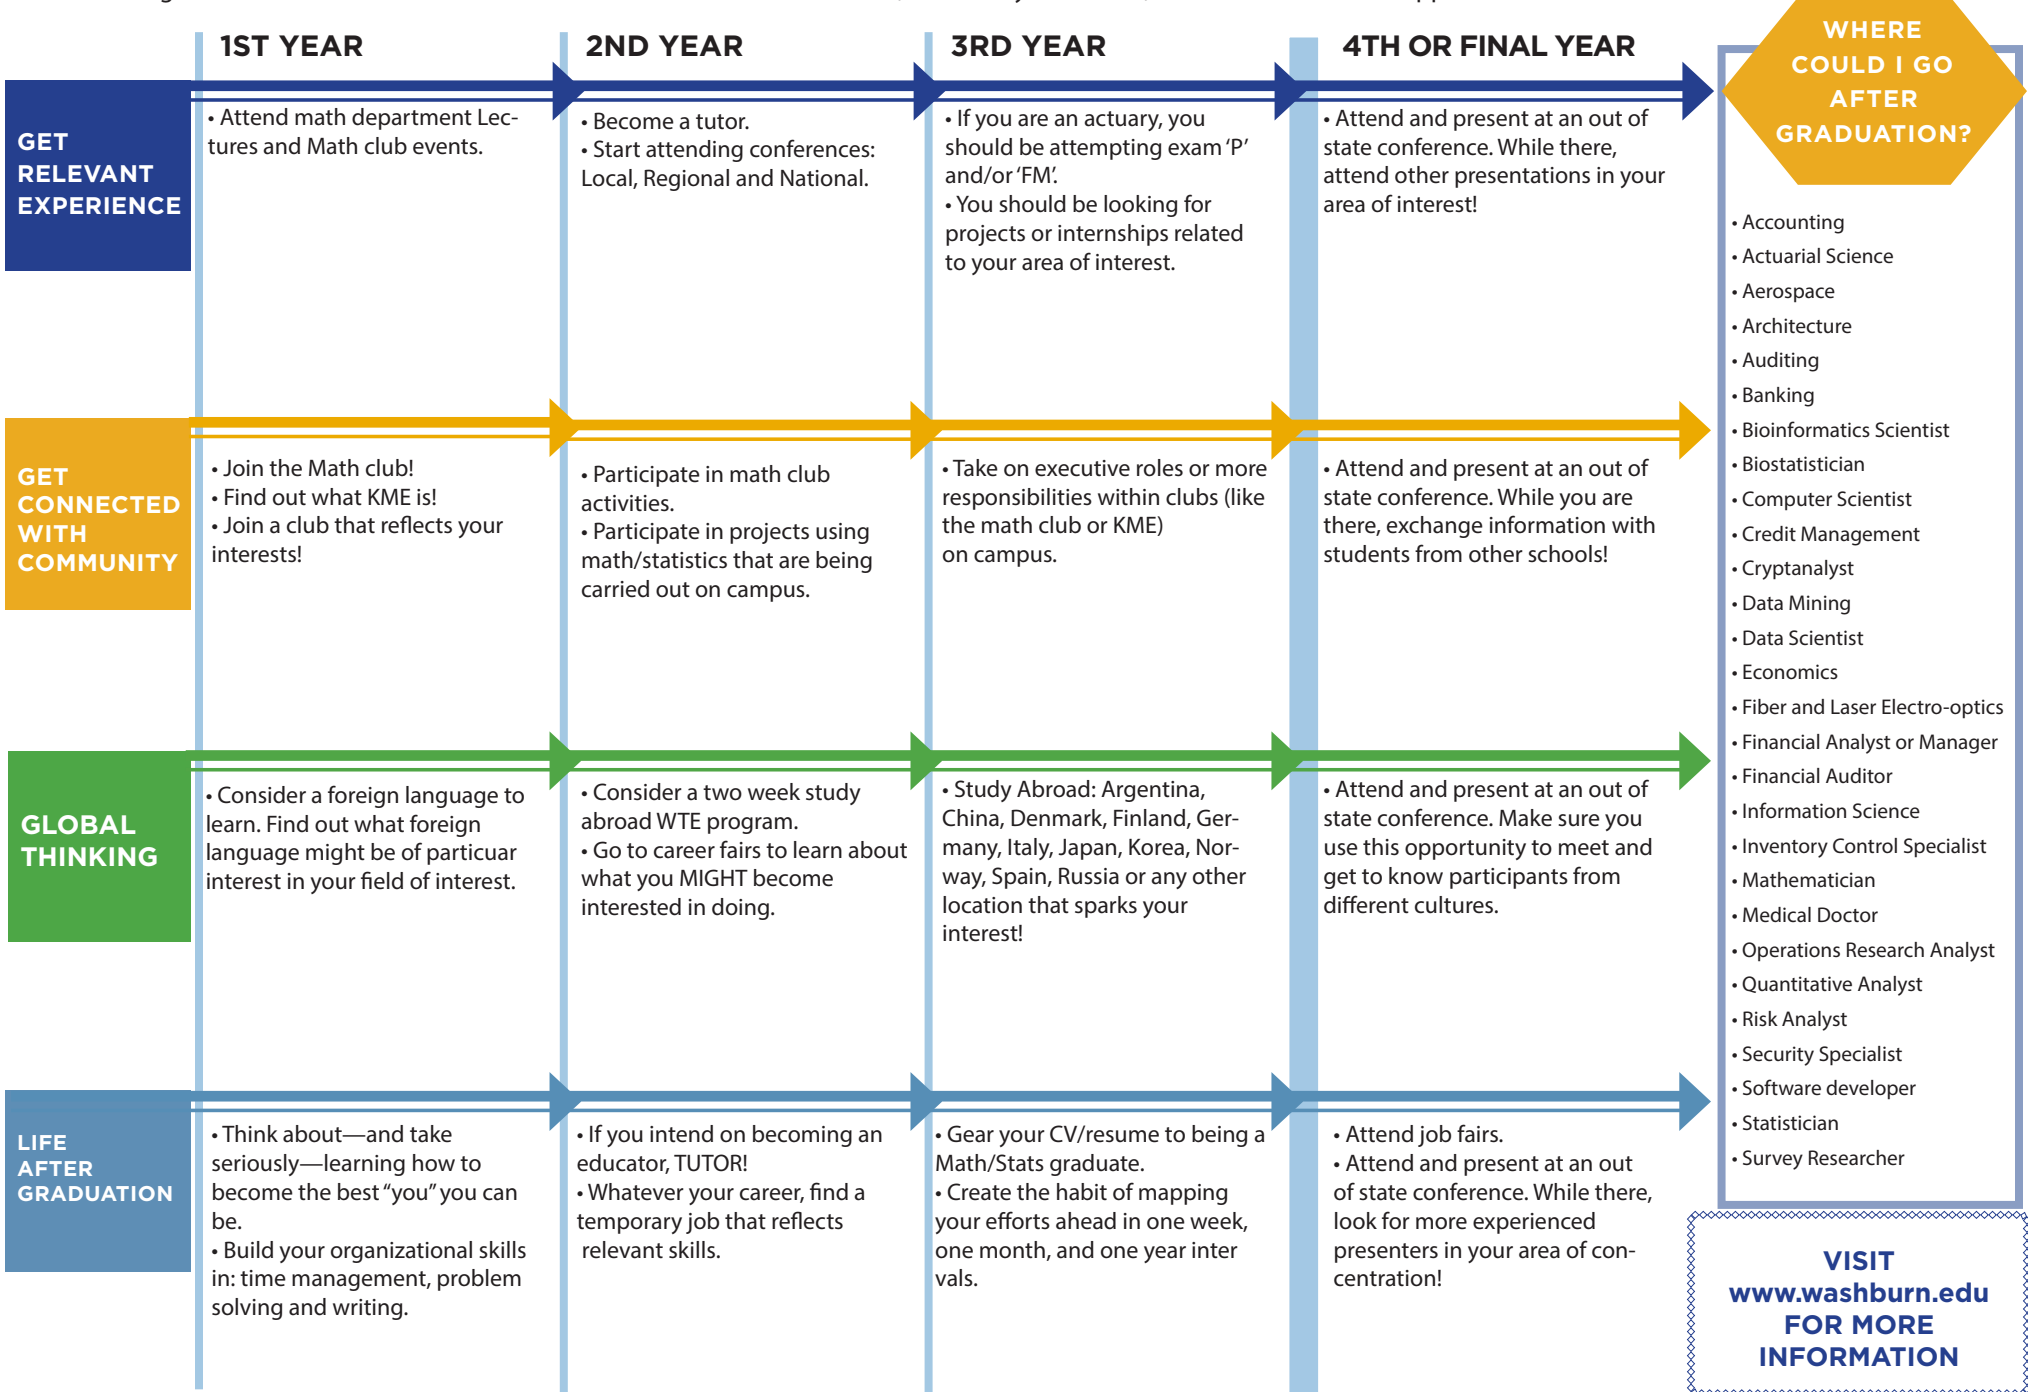

MATHEMATICS & STATISTICS MAJOR MAP

B.S. or B.A. degrees and Minors available for Concentrations in Pure Mathematics, Secondary Education, Actuarial Science and Applied Statistics

VISIT
www.washburn.edu
FOR MORE INFORMATION