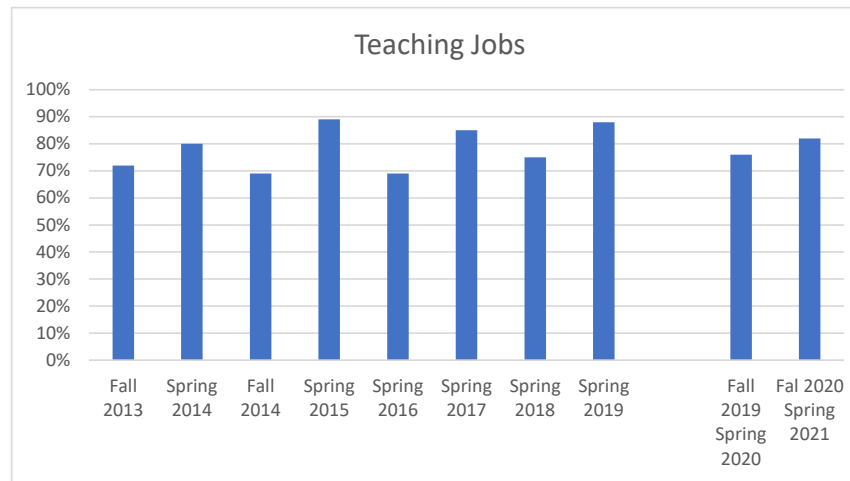

Washburn University Department of Education

Teaching Jobs Trend Data

Fall 2013	72%
Spring 2014	80%
Fall 2014	69%
Spring 2015	89%
Spring 2016	69%
Spring 2017	85%
Spring 2018	75%
Spring 2019	88%
Fall 2019 Spring 2020	76%
Fal 2020 Spring 2021	82%

Program Completers Known to Have Teaching Positions After Graduation

Average = 79%