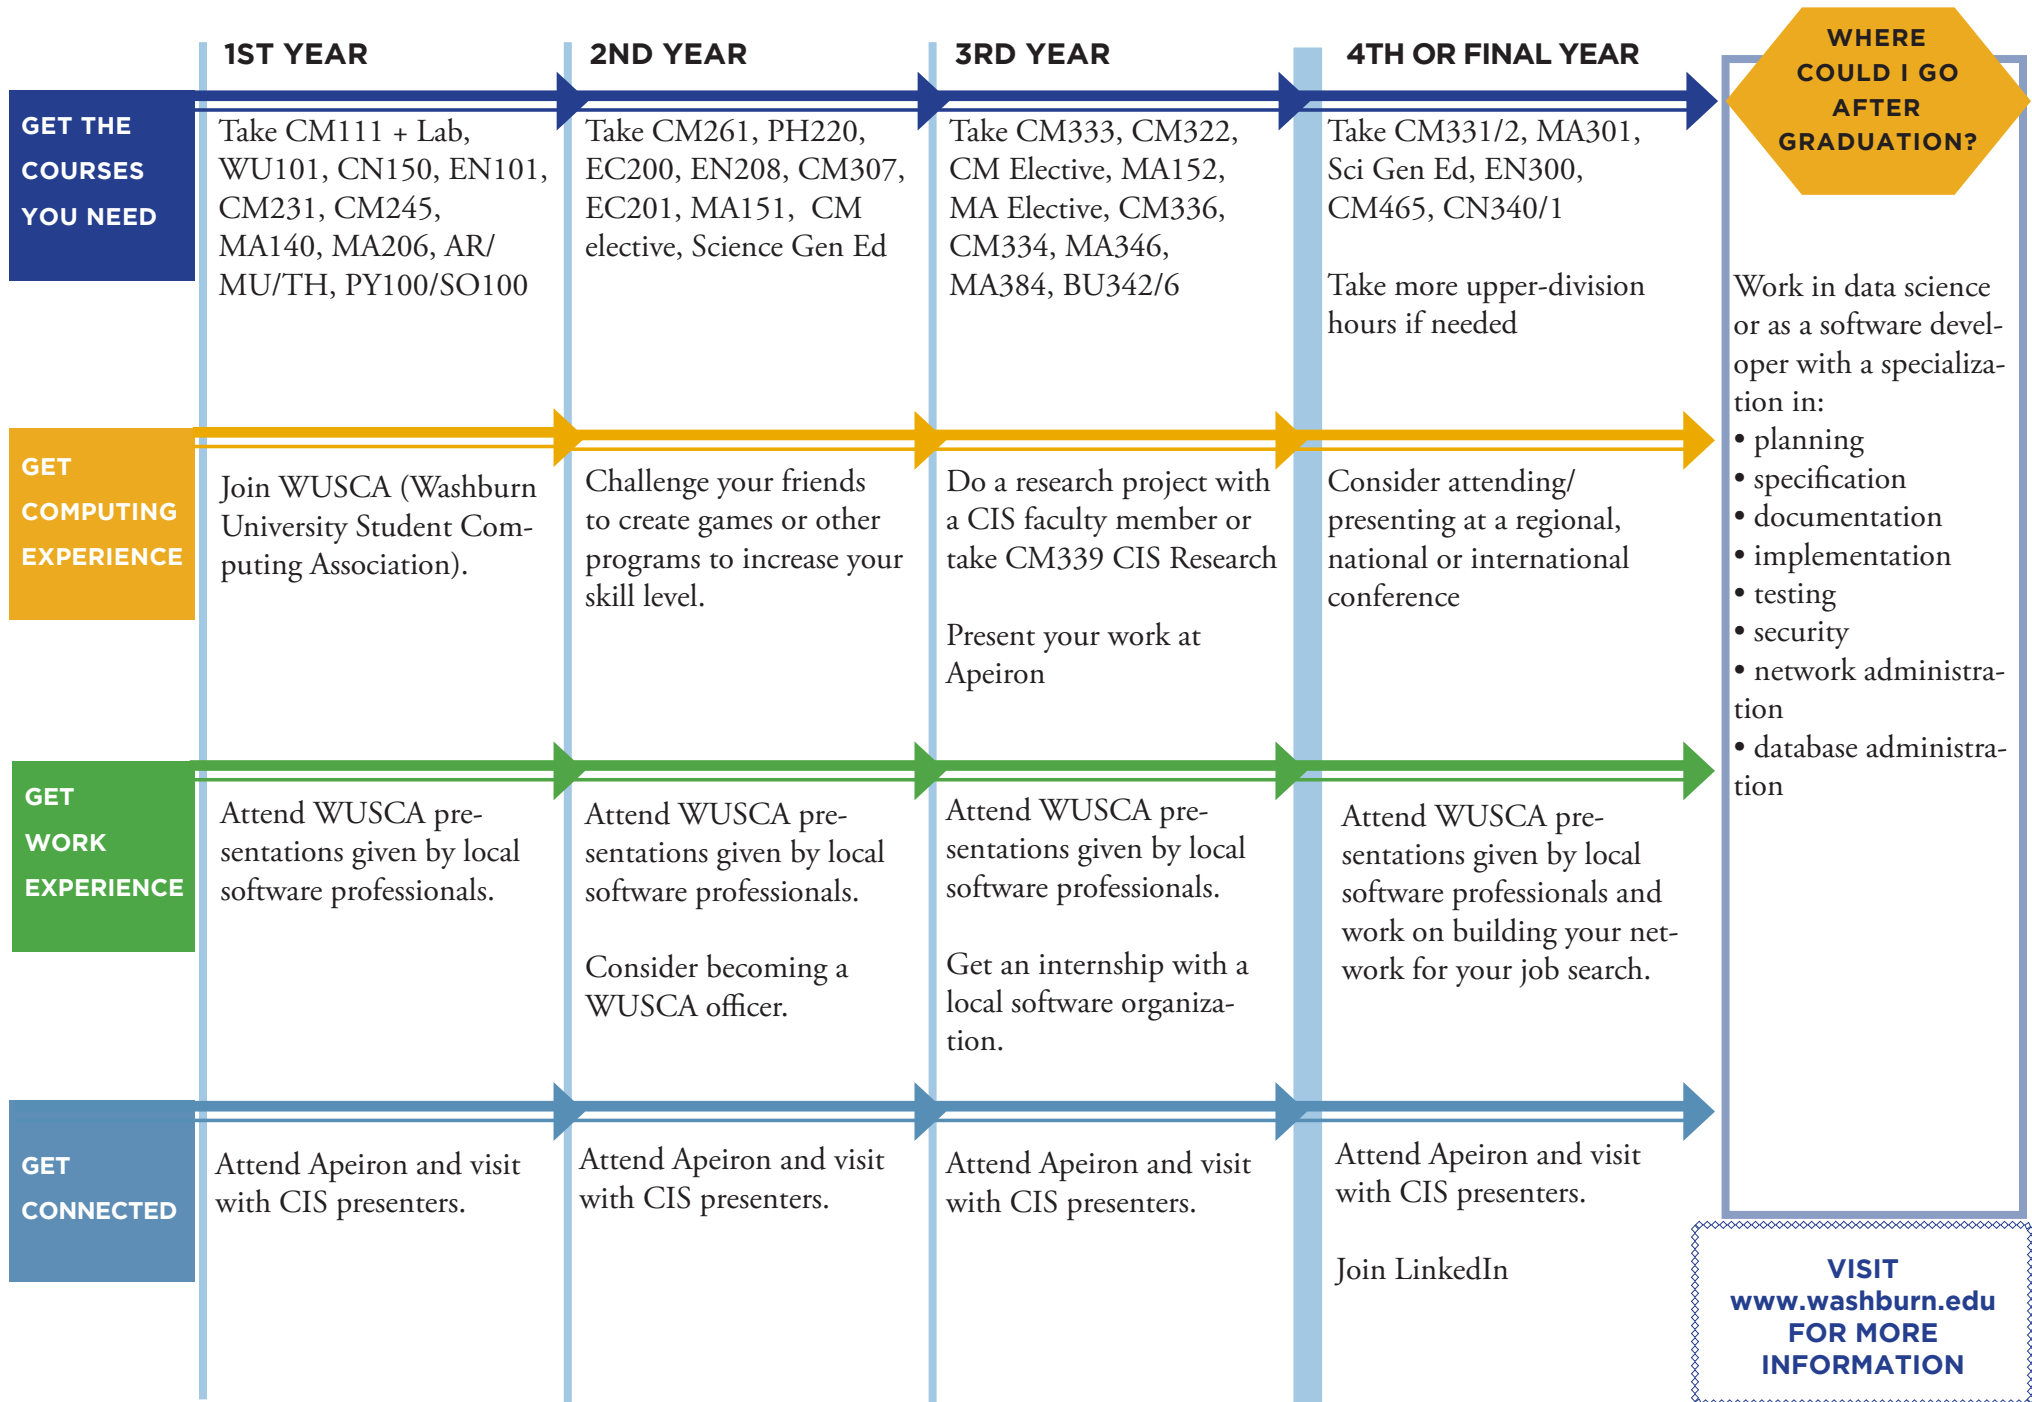

CIS: Data Science

Bachelor of Science in Computer Information Science with Data Science Concentration

VISIT
www.washburn.edu
FOR MORE INFORMATION