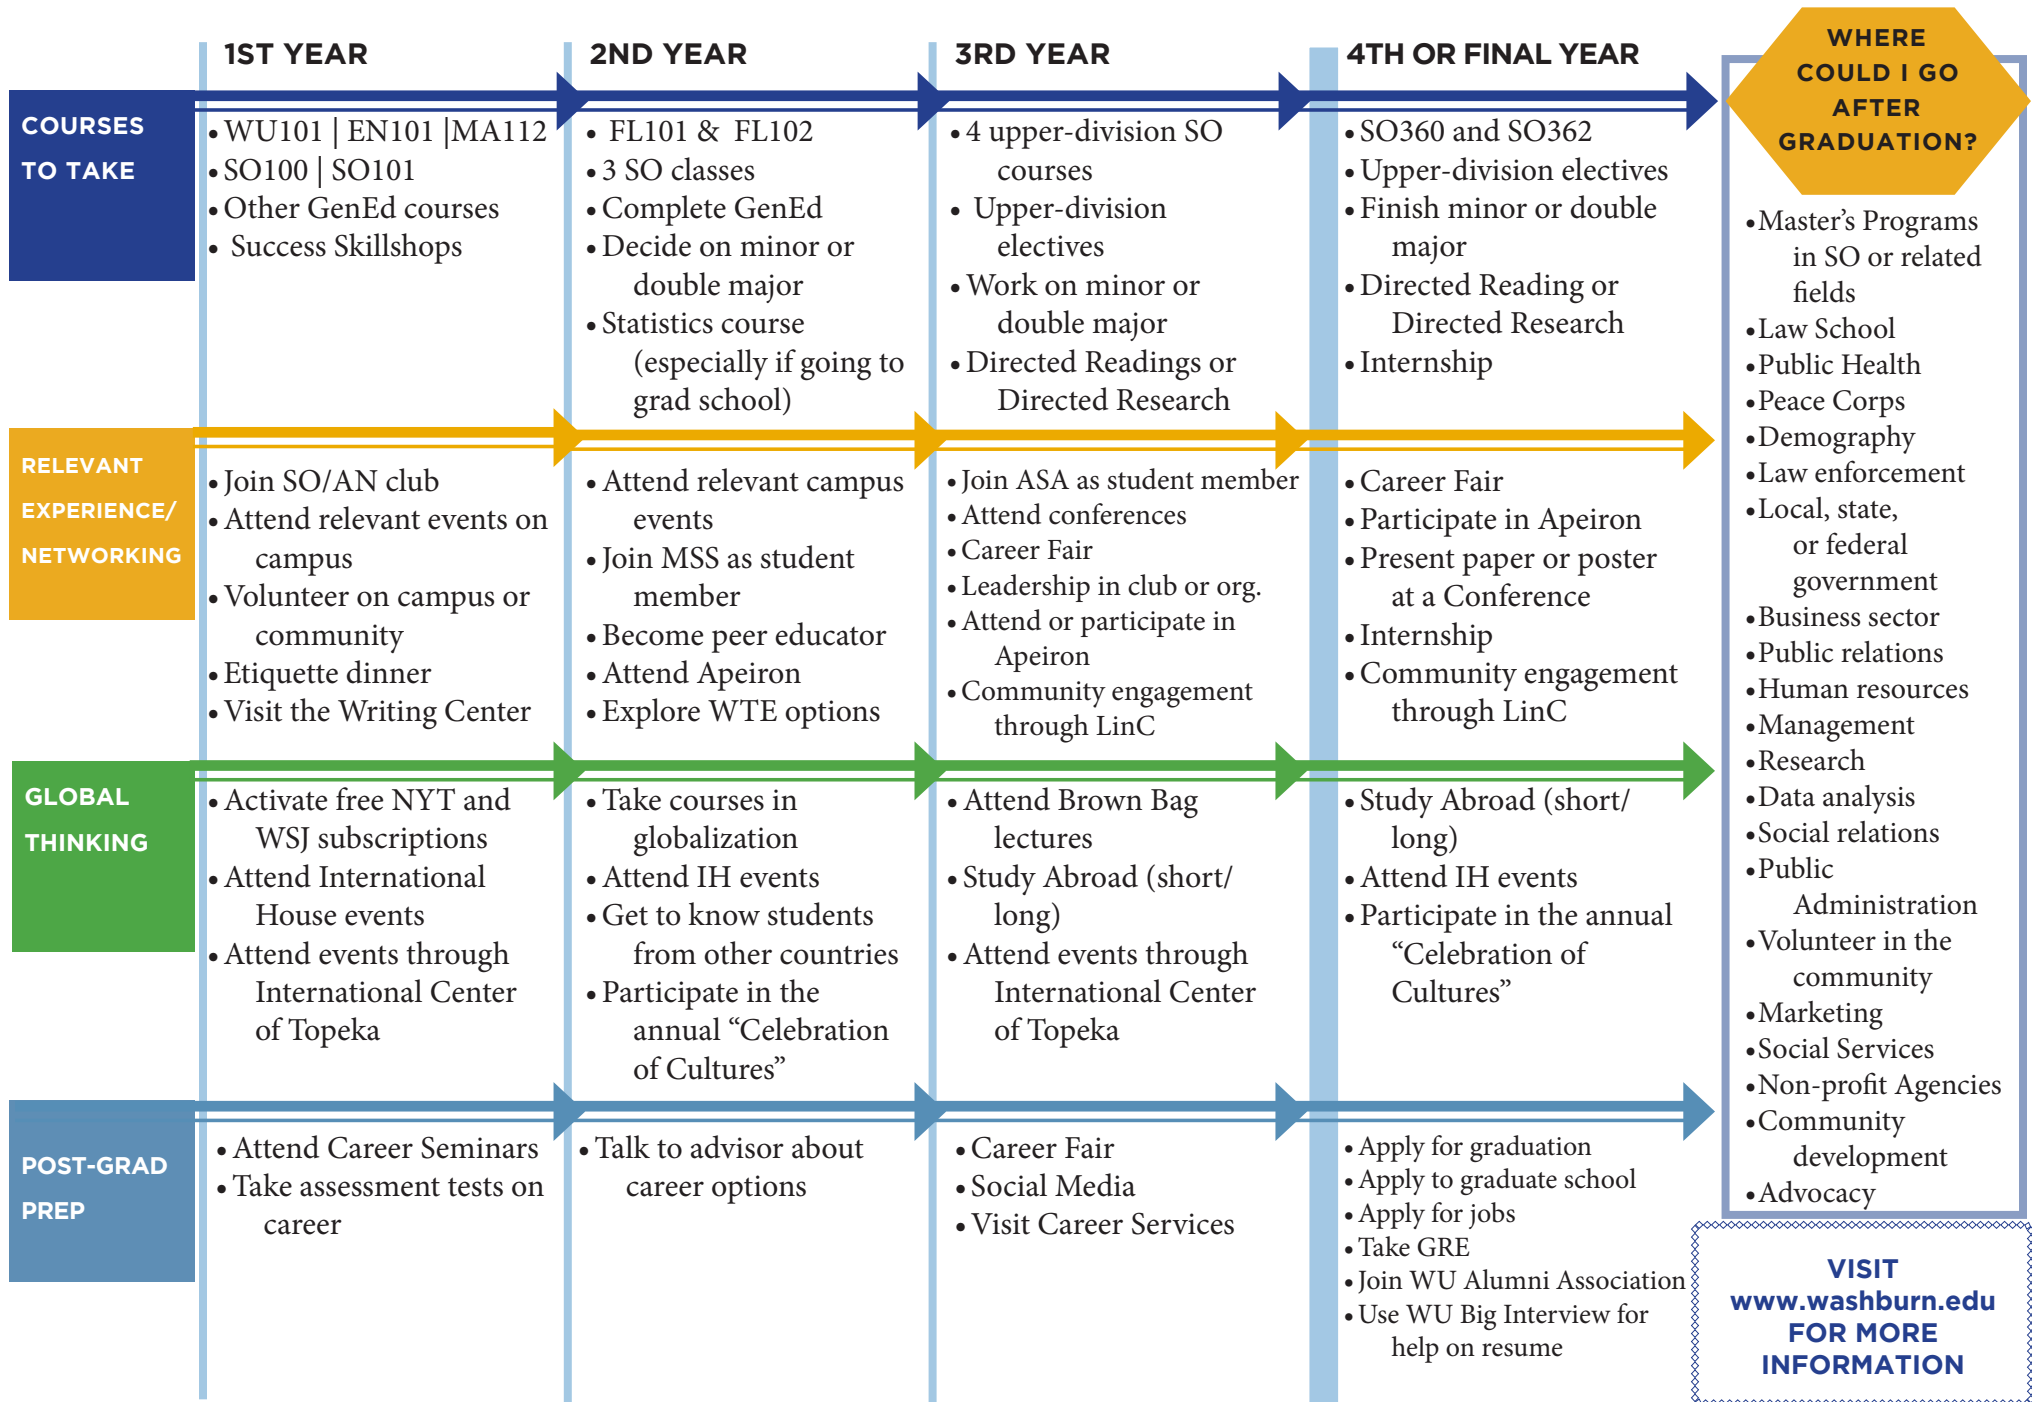

Sociology & Anthropology

Bachelor of Arts, Sociology

VISIT
www.washburn.edu
FOR MORE INFORMATION