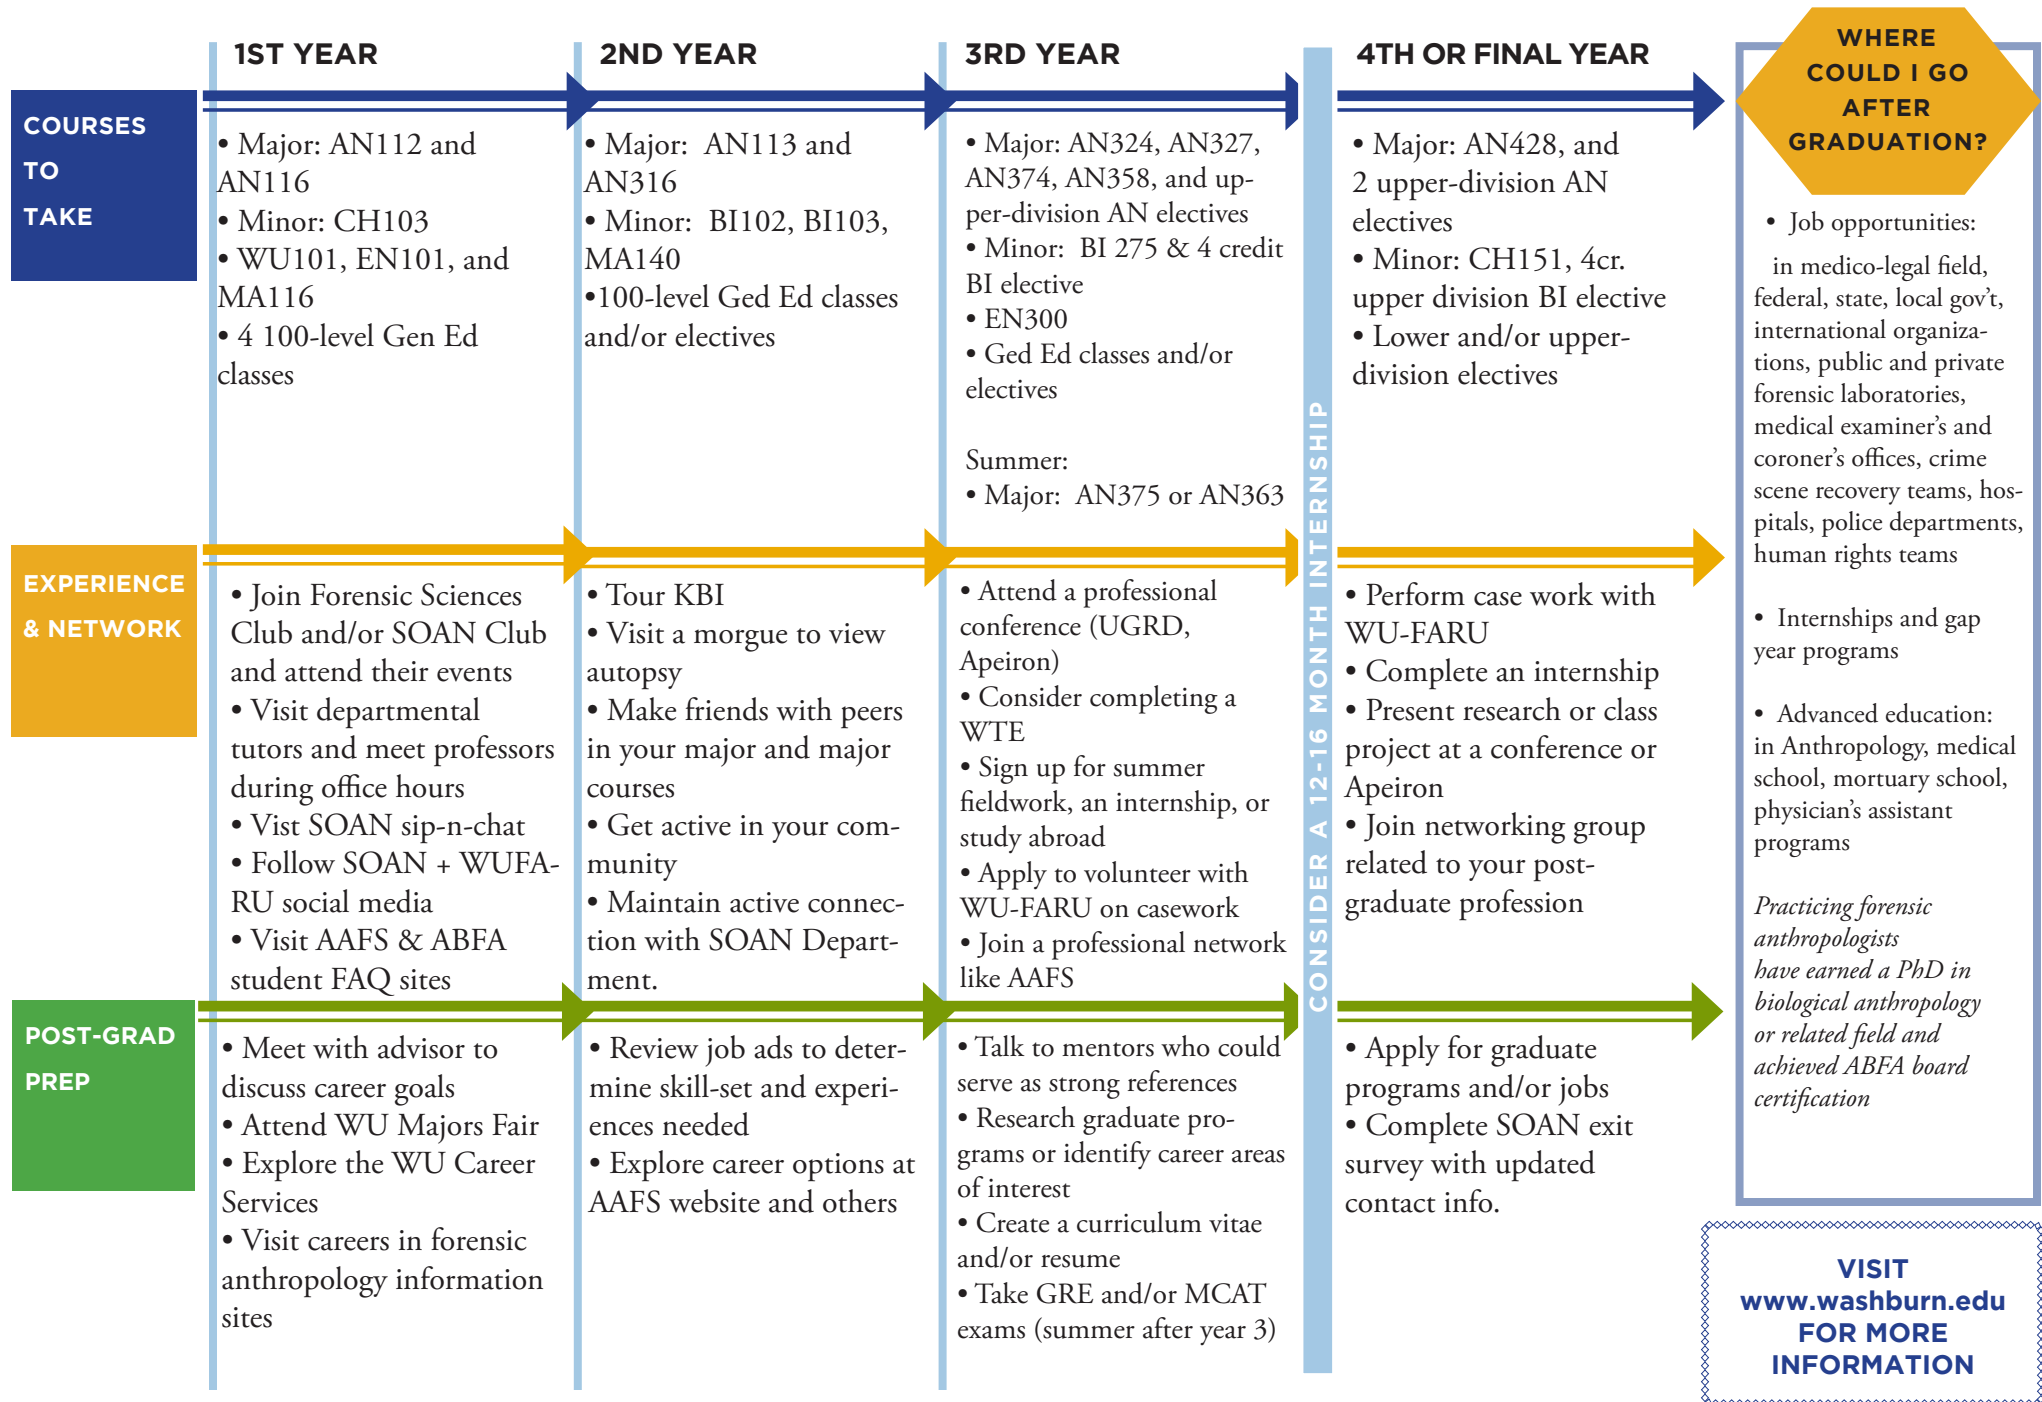

Sociology & Anthropology

Bachelor of Science, Anthropology, Forensic Concentration

VISIT
www.washburn.edu
FOR MORE INFORMATION