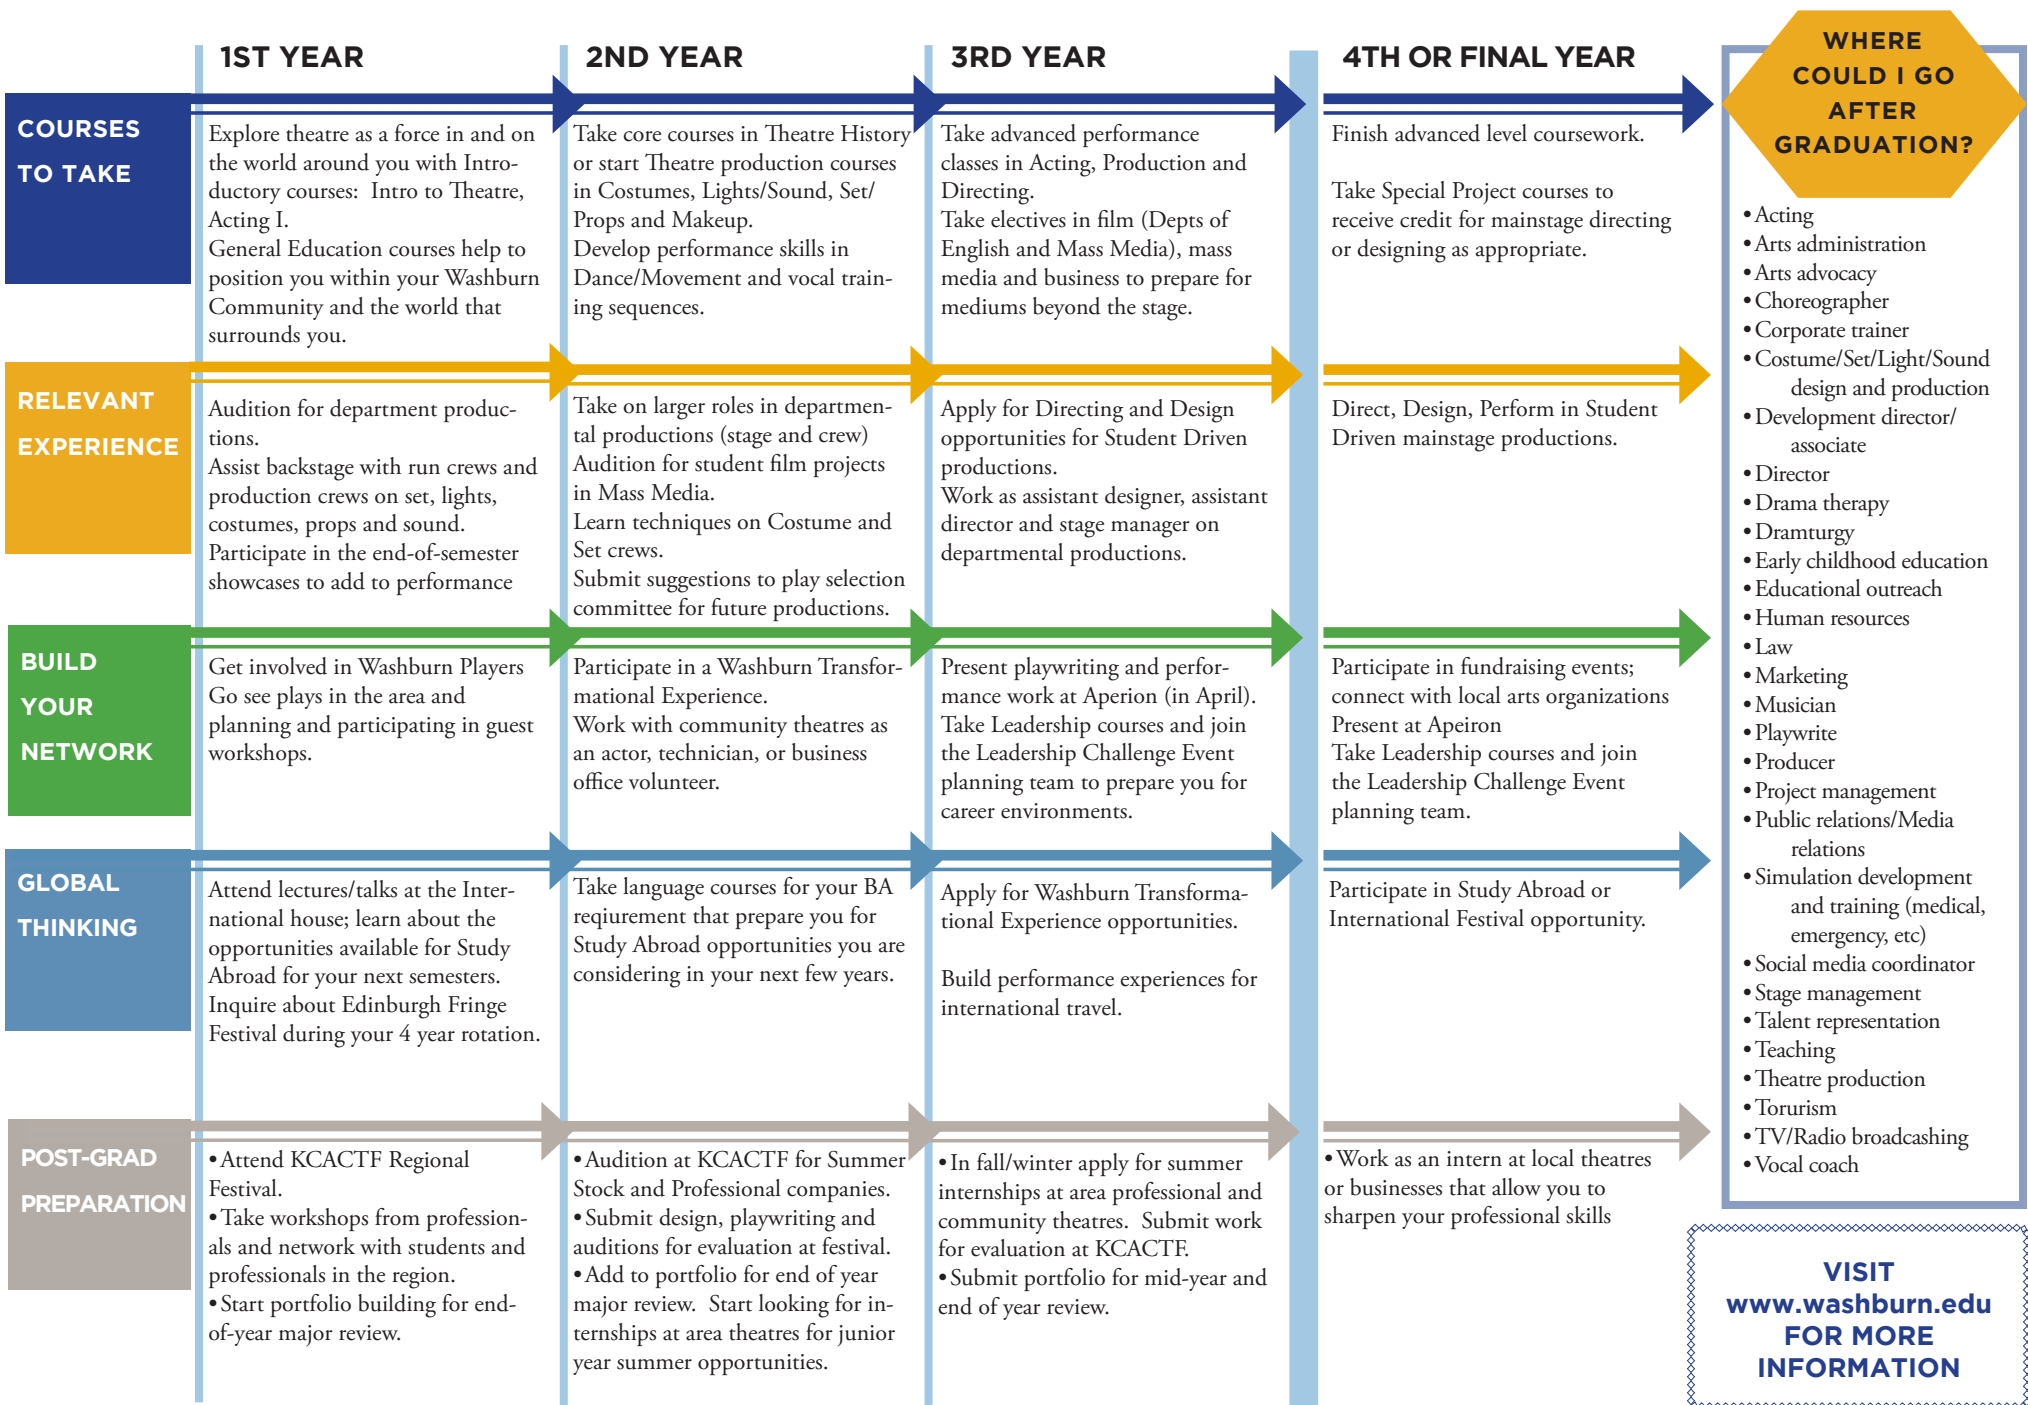

# Theatre

Bachelor of Arts in Theatre

## MAJOR MAP

**VISIT**  
[www.washburn.edu](http://www.washburn.edu)  
**FOR MORE INFORMATION**