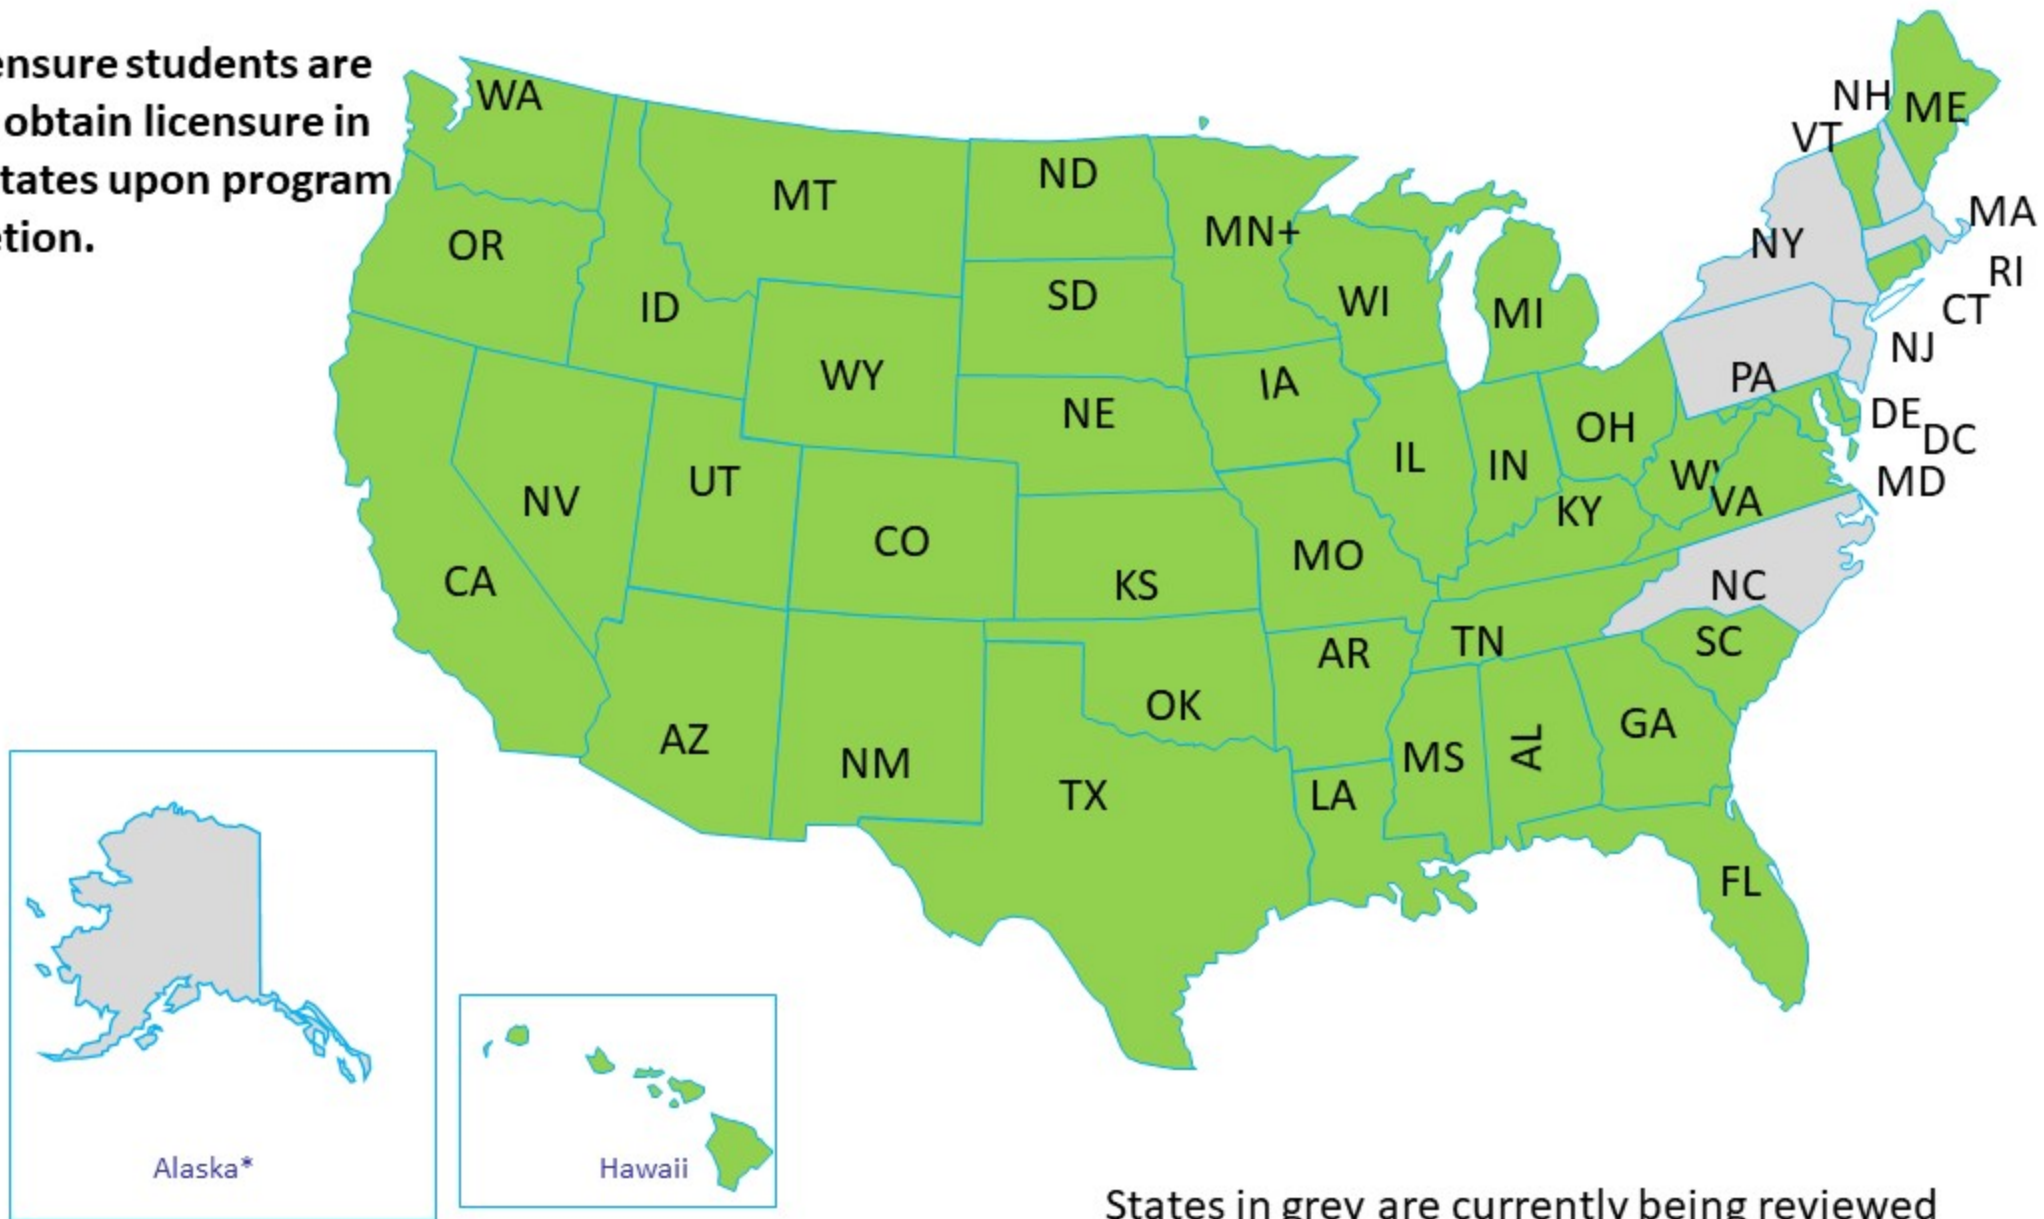

Pre-licensure students are able to obtain licensure in green states upon program completion.

States in grey are currently being reviewed