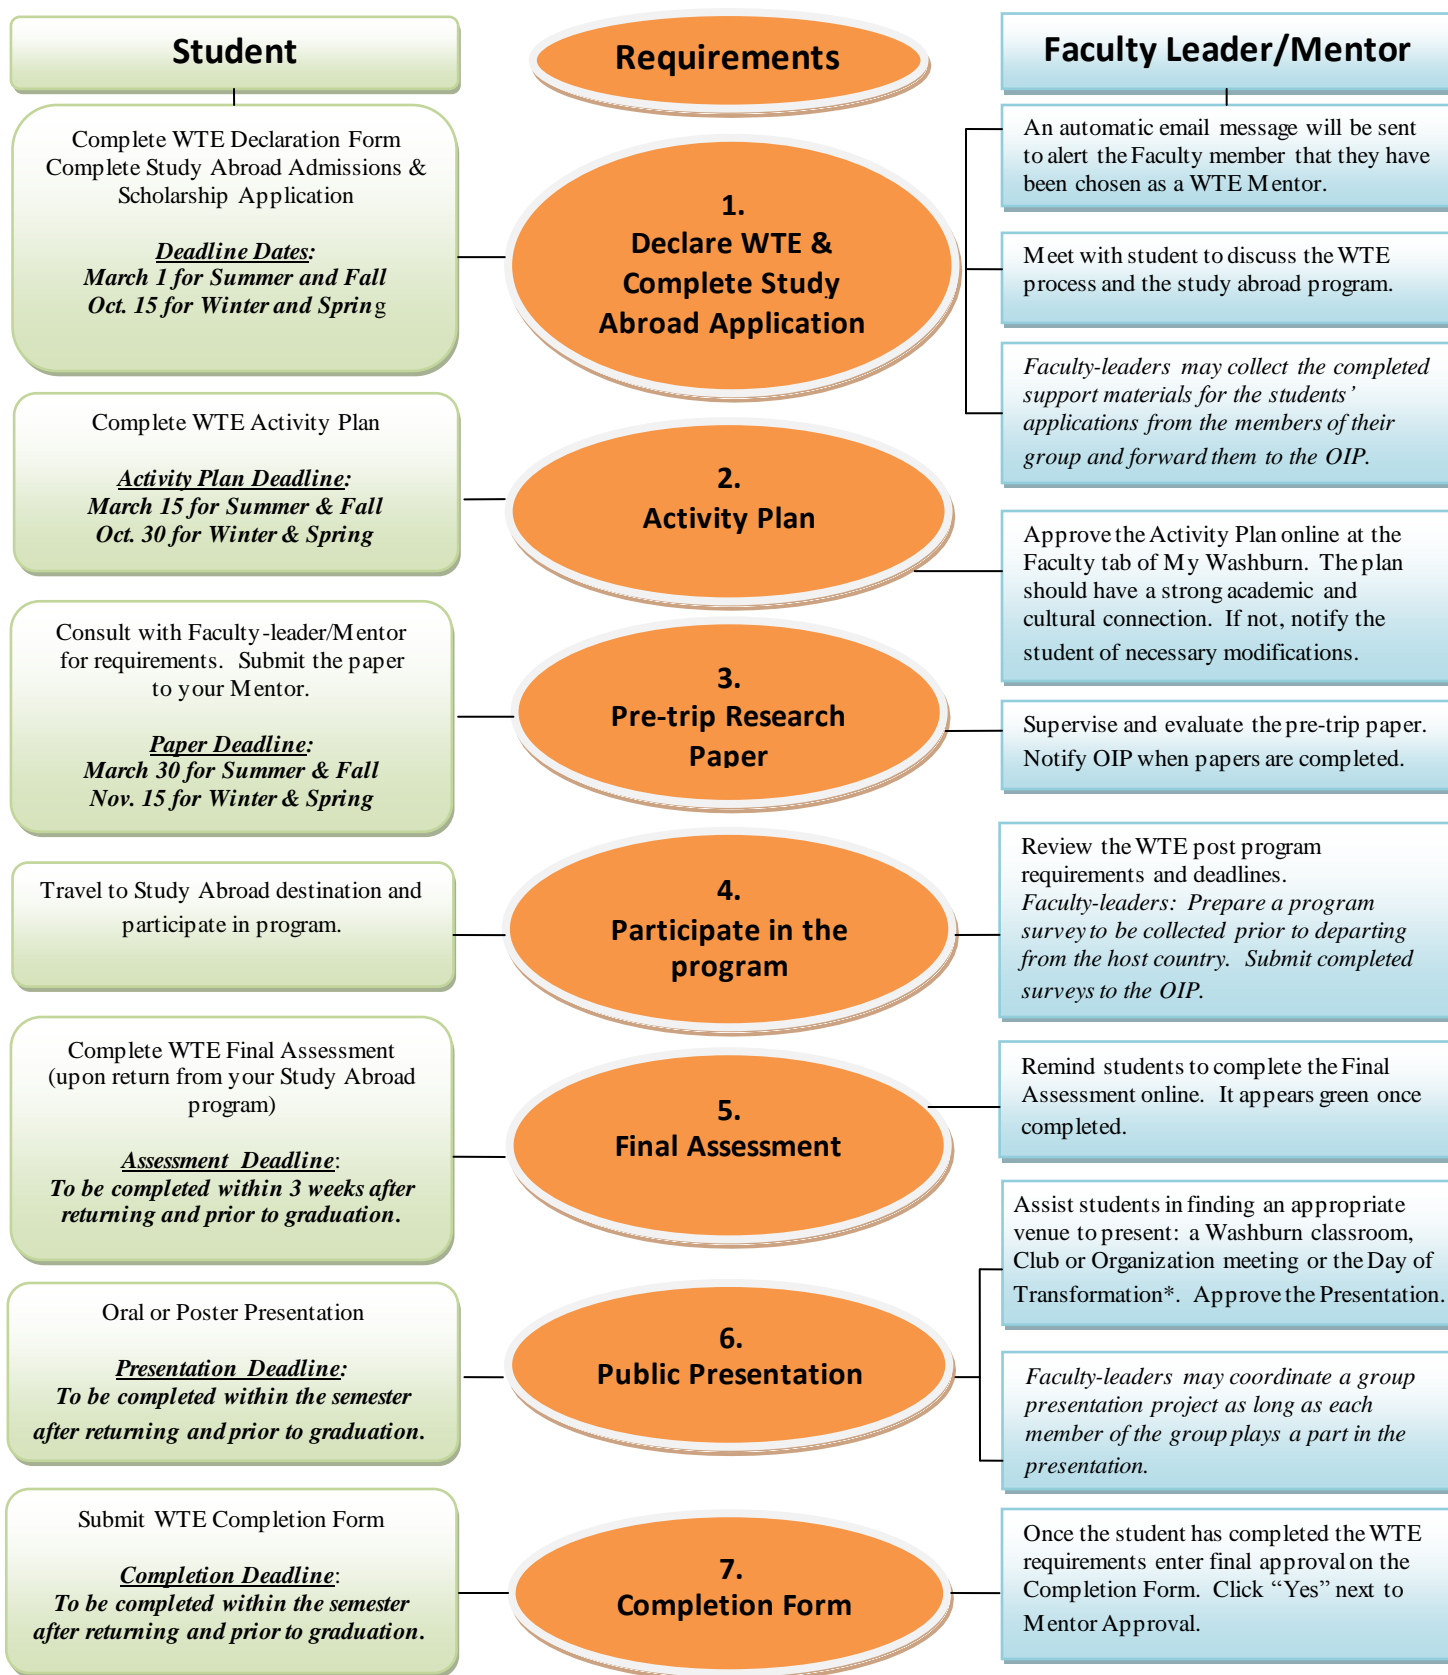

# International Education – WTE Quick Requirement Reference

WTE online forms can be found in the WTE database available at the Student Academics Tab/Faculty tab of My Washburn

IE-WTE Guidelines and more information can be found in [Procedure and Requirements](#)

\*[Click to register for the Spring 2013 Day of Transformation](#)

Rev. 12/14/12