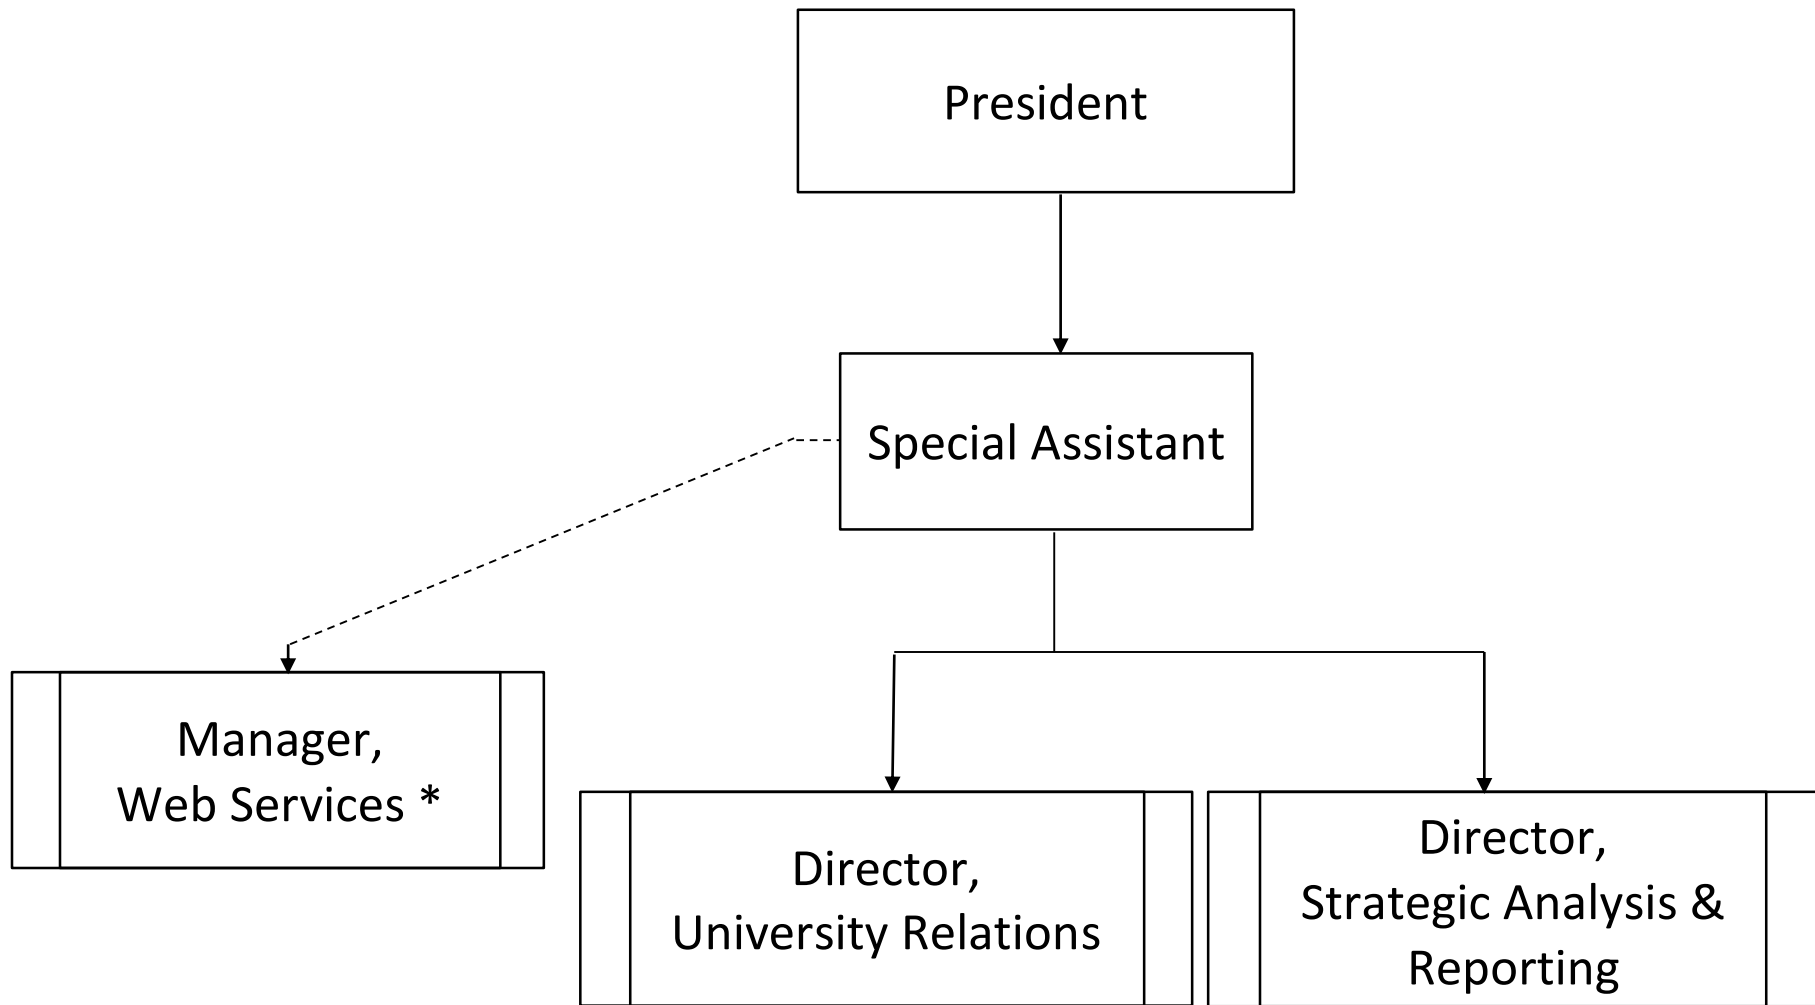

Washburn University Organization

Special Assistant to the President

*Position also reports to the Director of ITS

Vice President for Academic Affairs Organizational Chart

Vice President for Administration and Treasurer

Vice President for Student Life 2014

Enrollment Management Organizational Chart