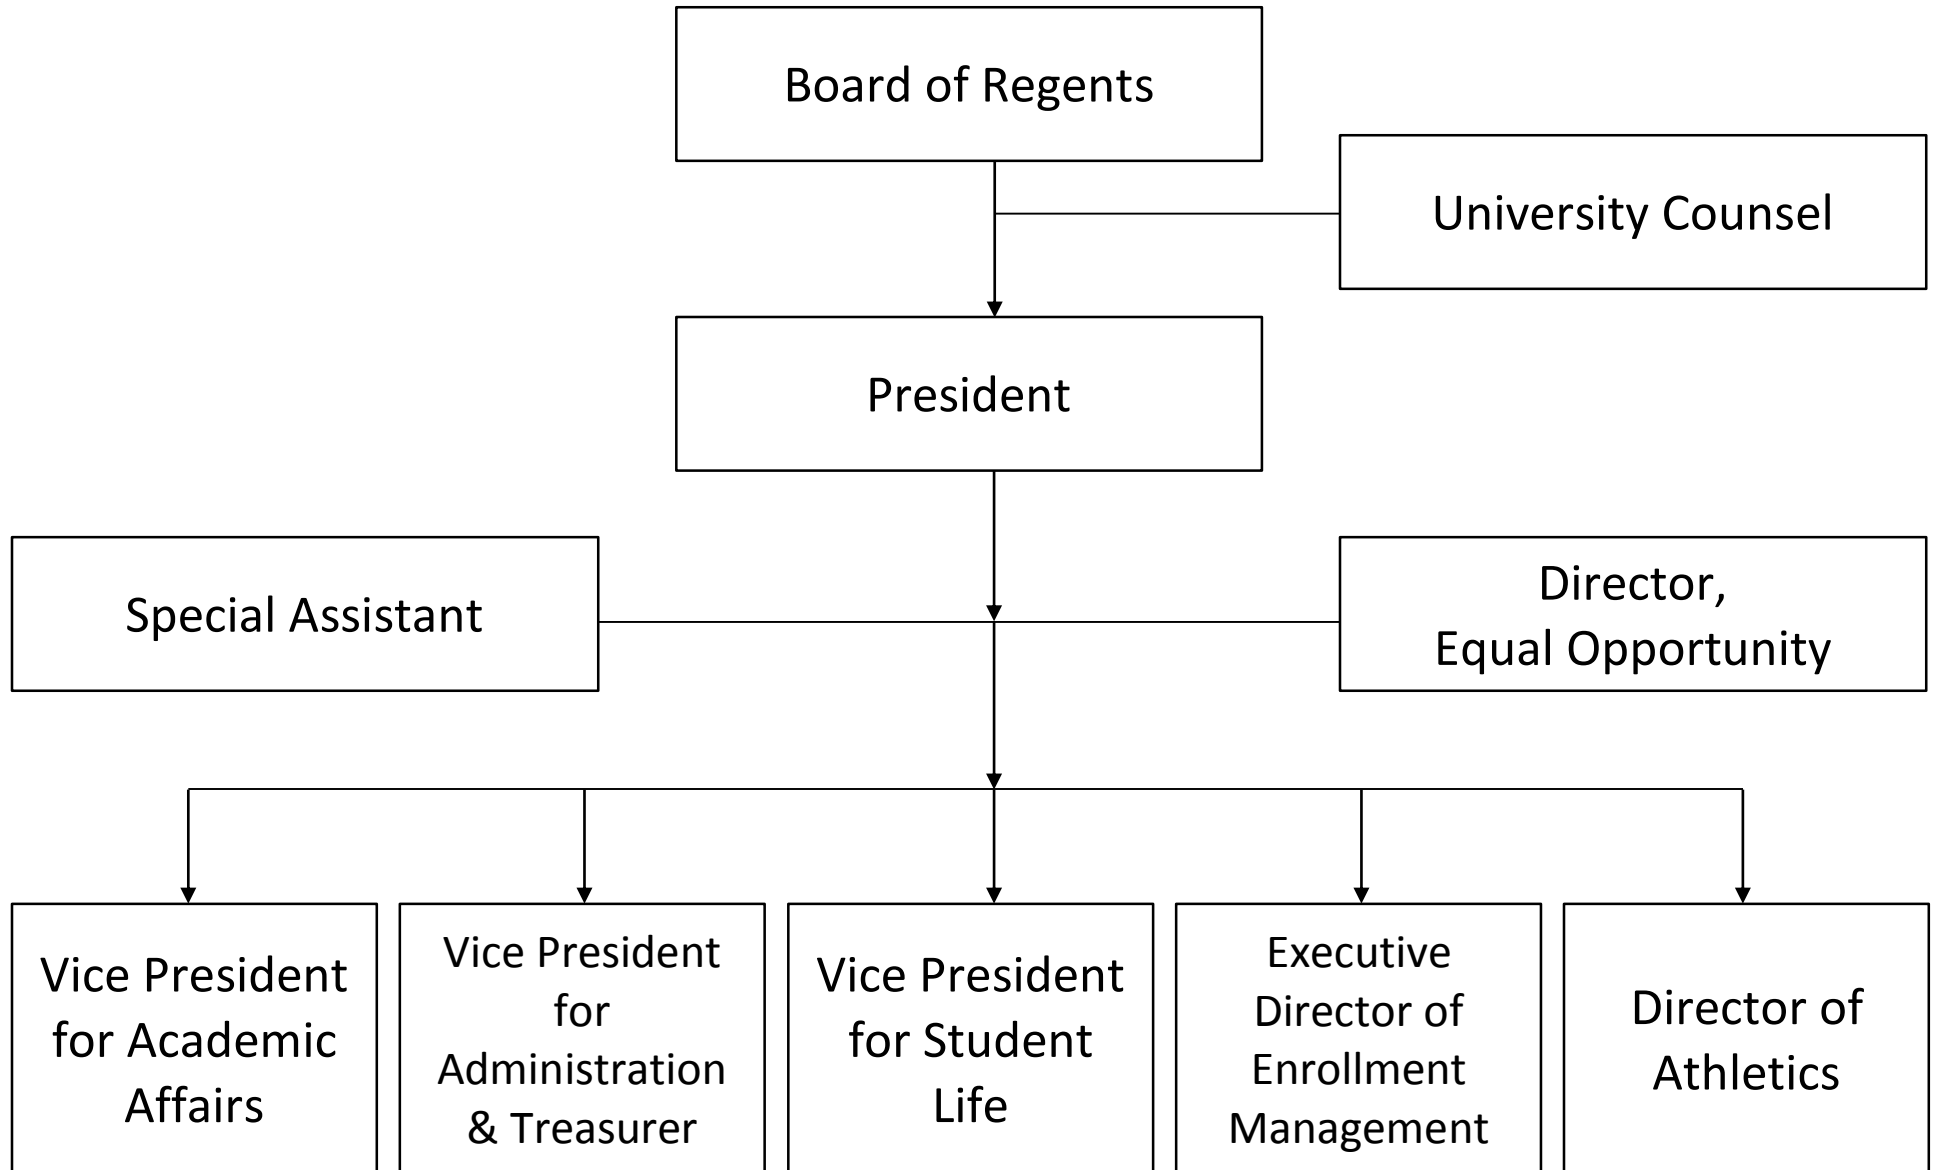

Washburn University Organization

Special Assistant to the President

*Position also reports to the Director of ITS

Vice President for Academic Affairs Organizational Chart

Vice President for Administration and Treasurer

Vice President for Student Life 2014

Enrollment Management Organizational Chart