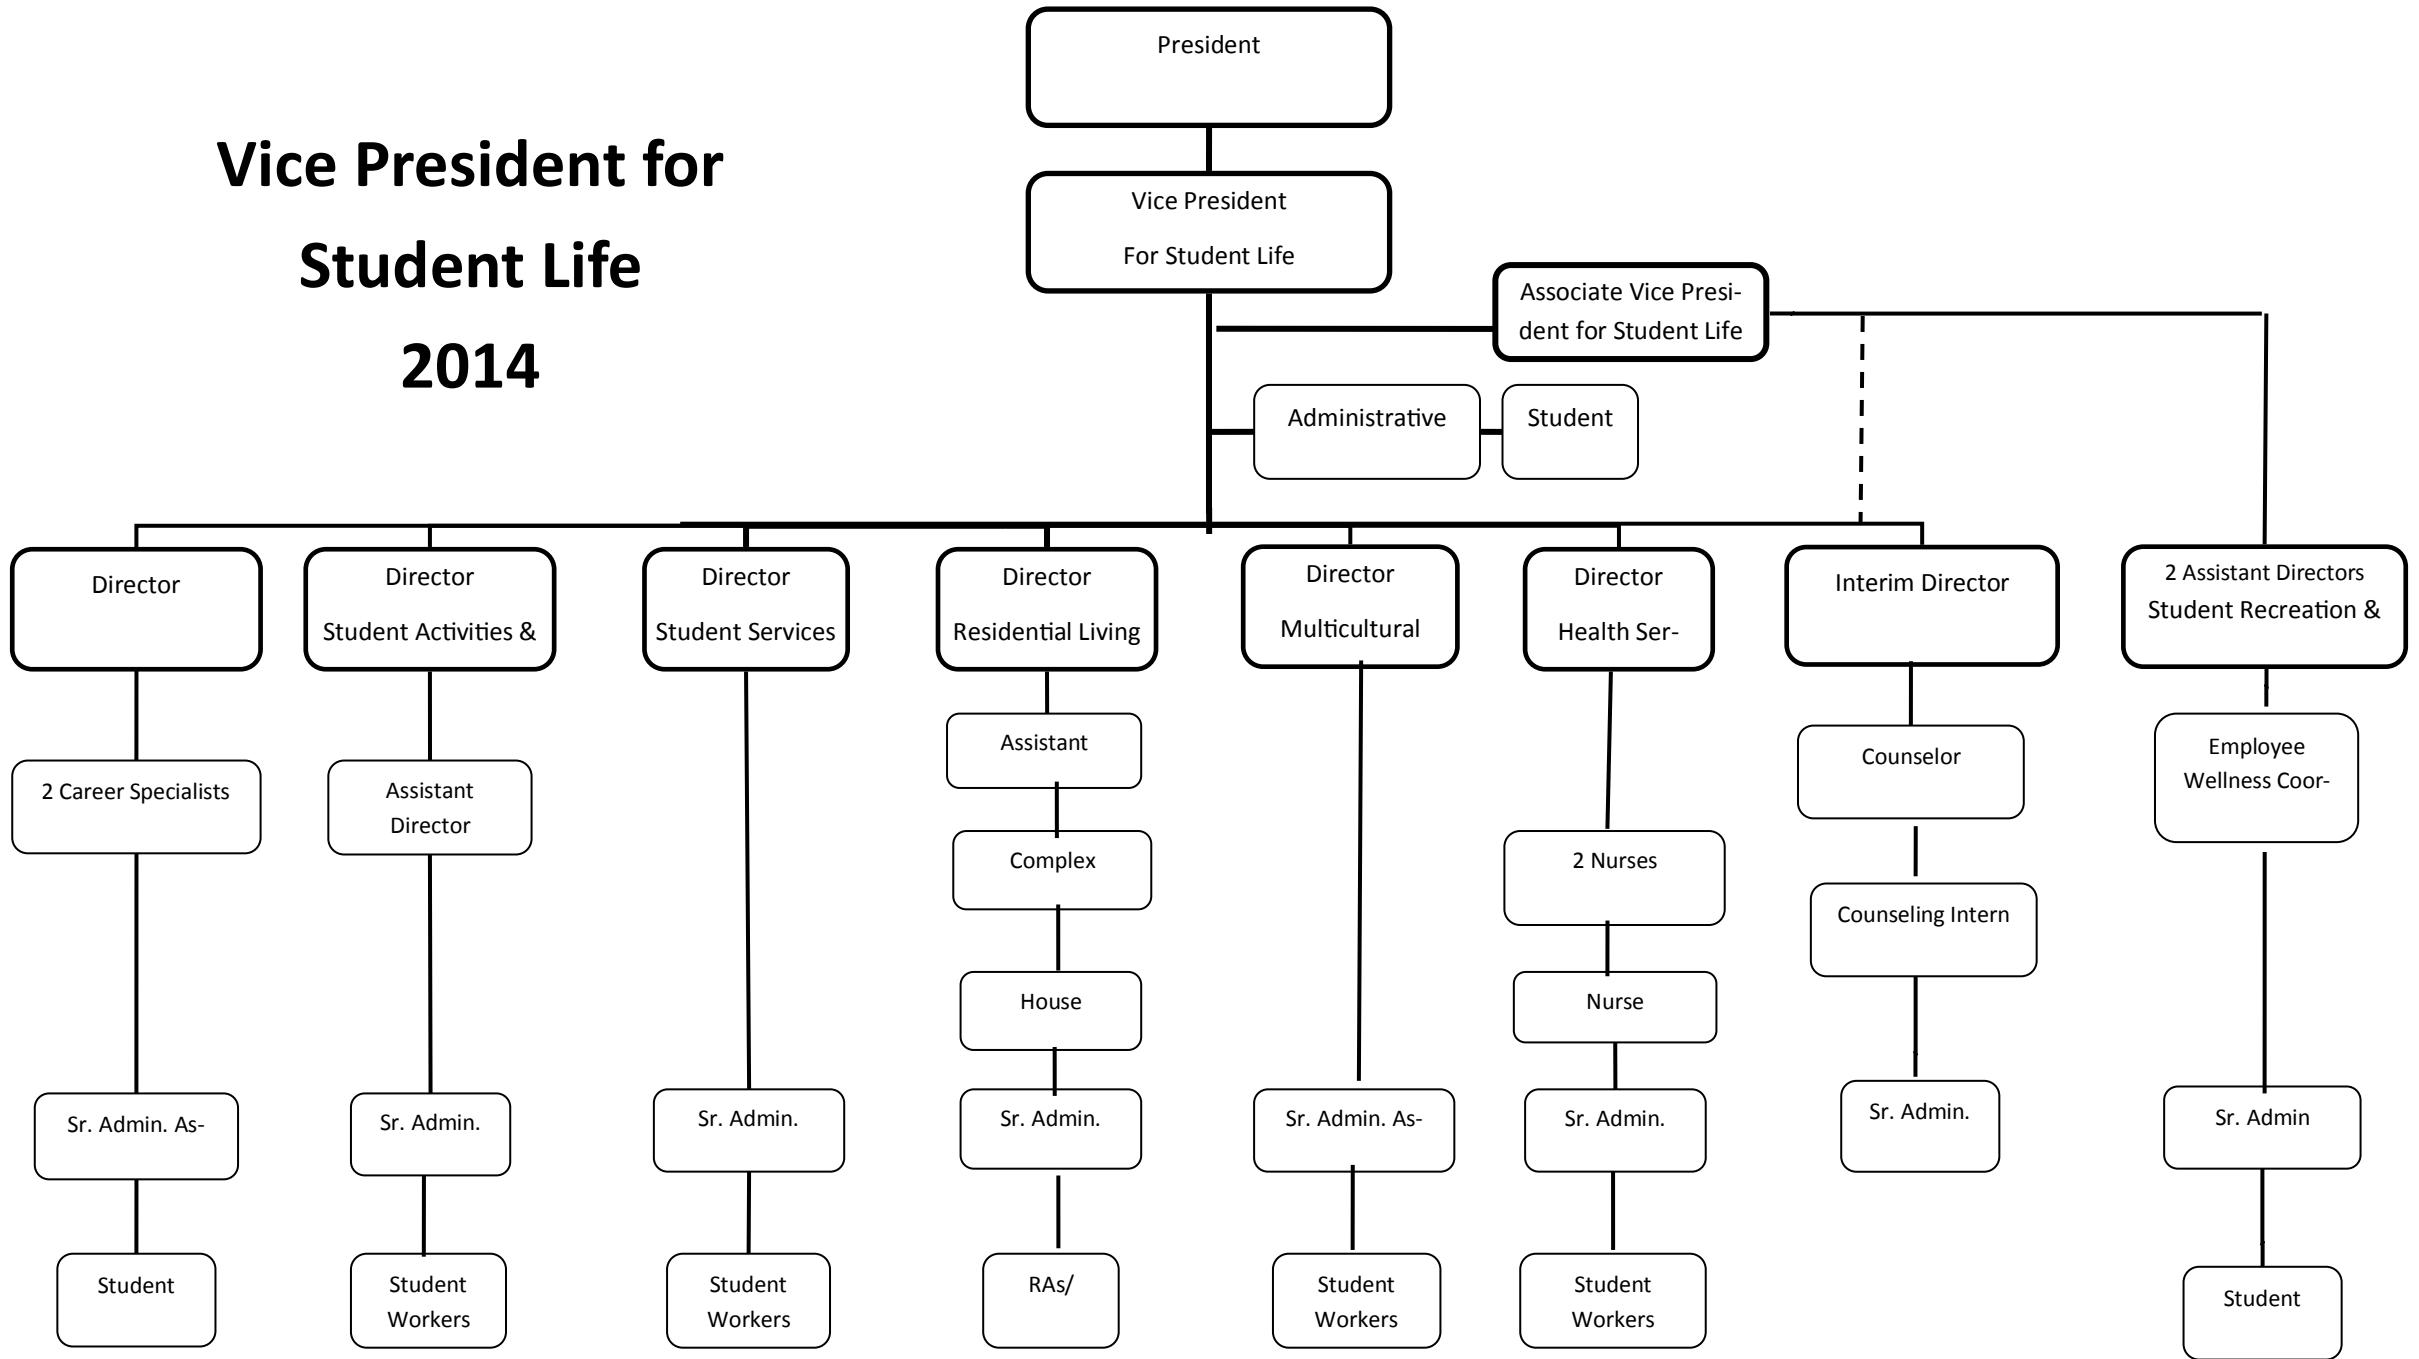

Washburn University Organization

Special Assistant to the President

*Position also reports to the Director of ITS

Vice President for Academic Affairs Organizational Chart

Vice President for Administration and Treasurer

Vice President for Student Life 2014

Enrollment Management Organizational Chart