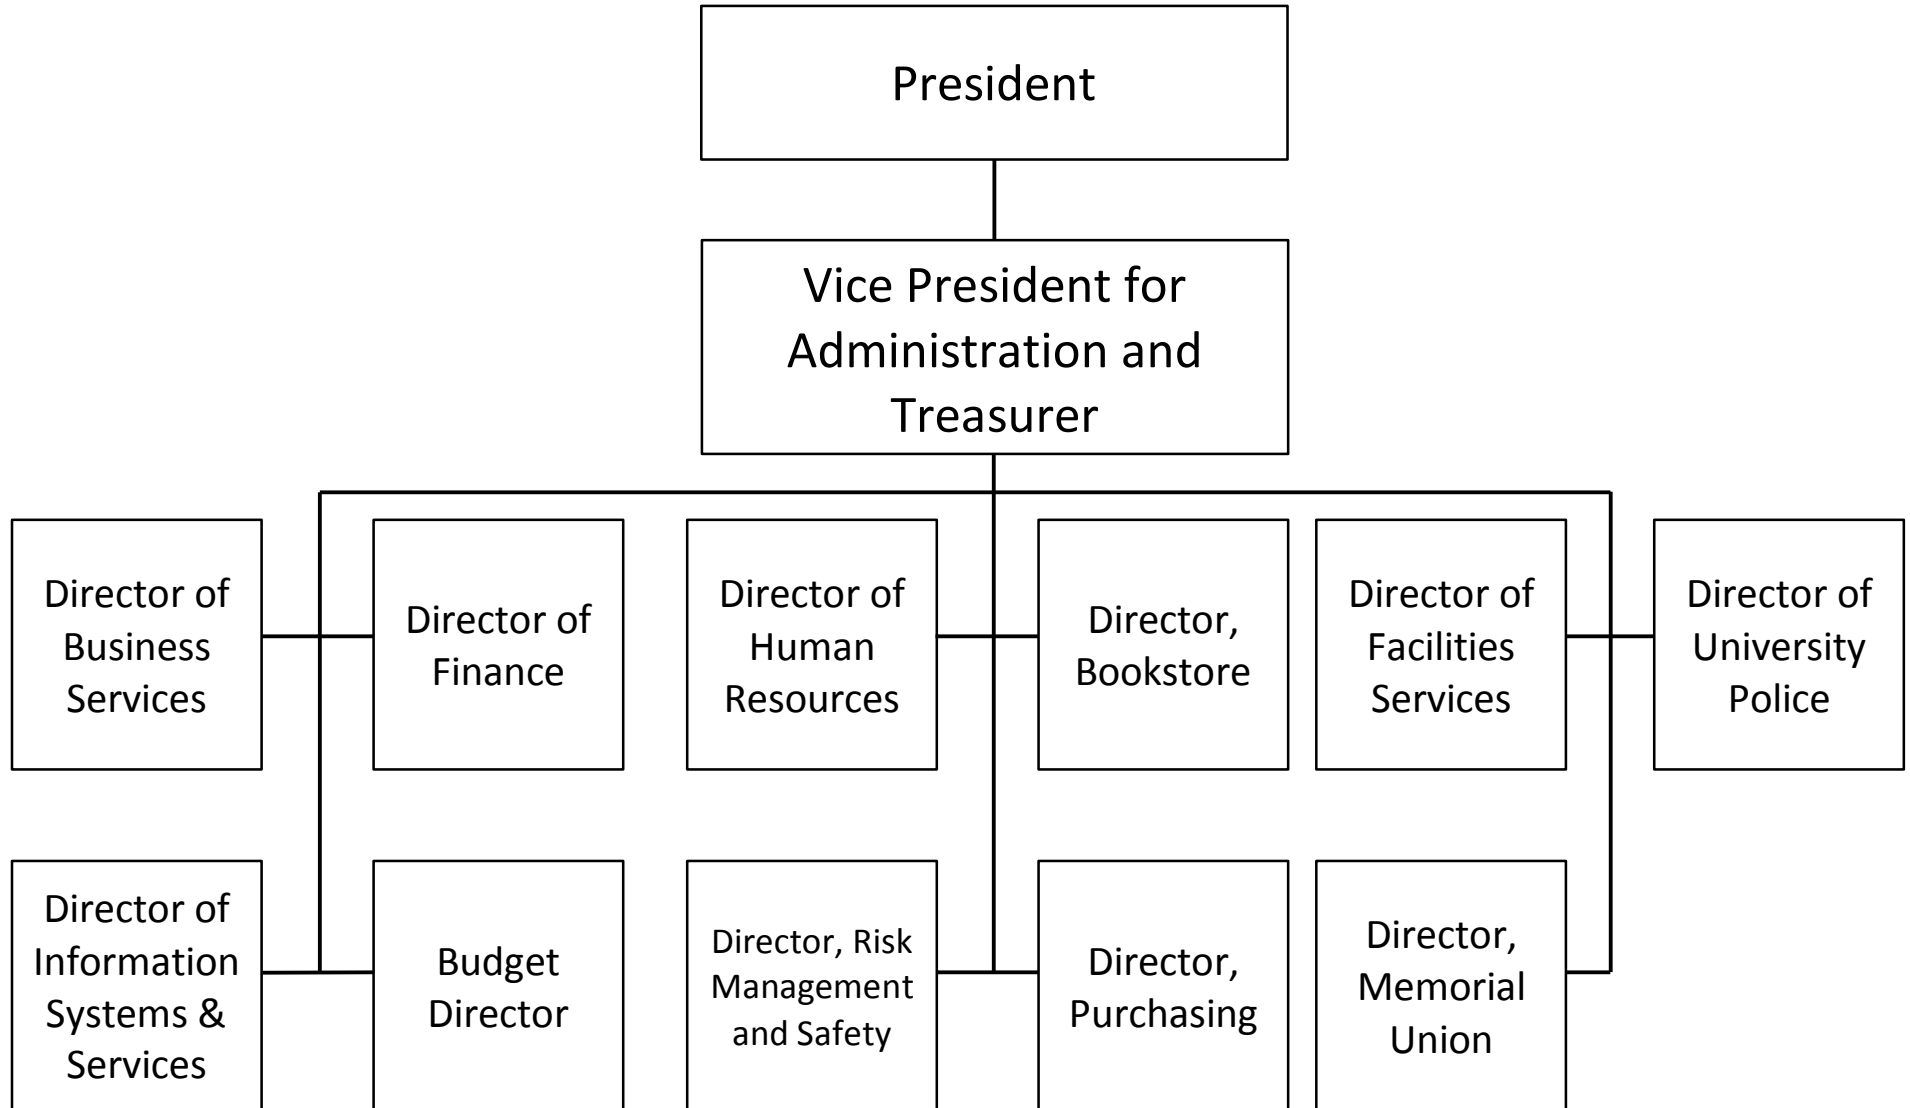

Washburn University Organization

Special Assistant to the President

*Position also reports to the Director of ITS

Vice President for Academic Affairs Organizational Chart

Vice President for Administration and Treasurer

Vice President for Student Life 2014

Enrollment Management Organizational Chart