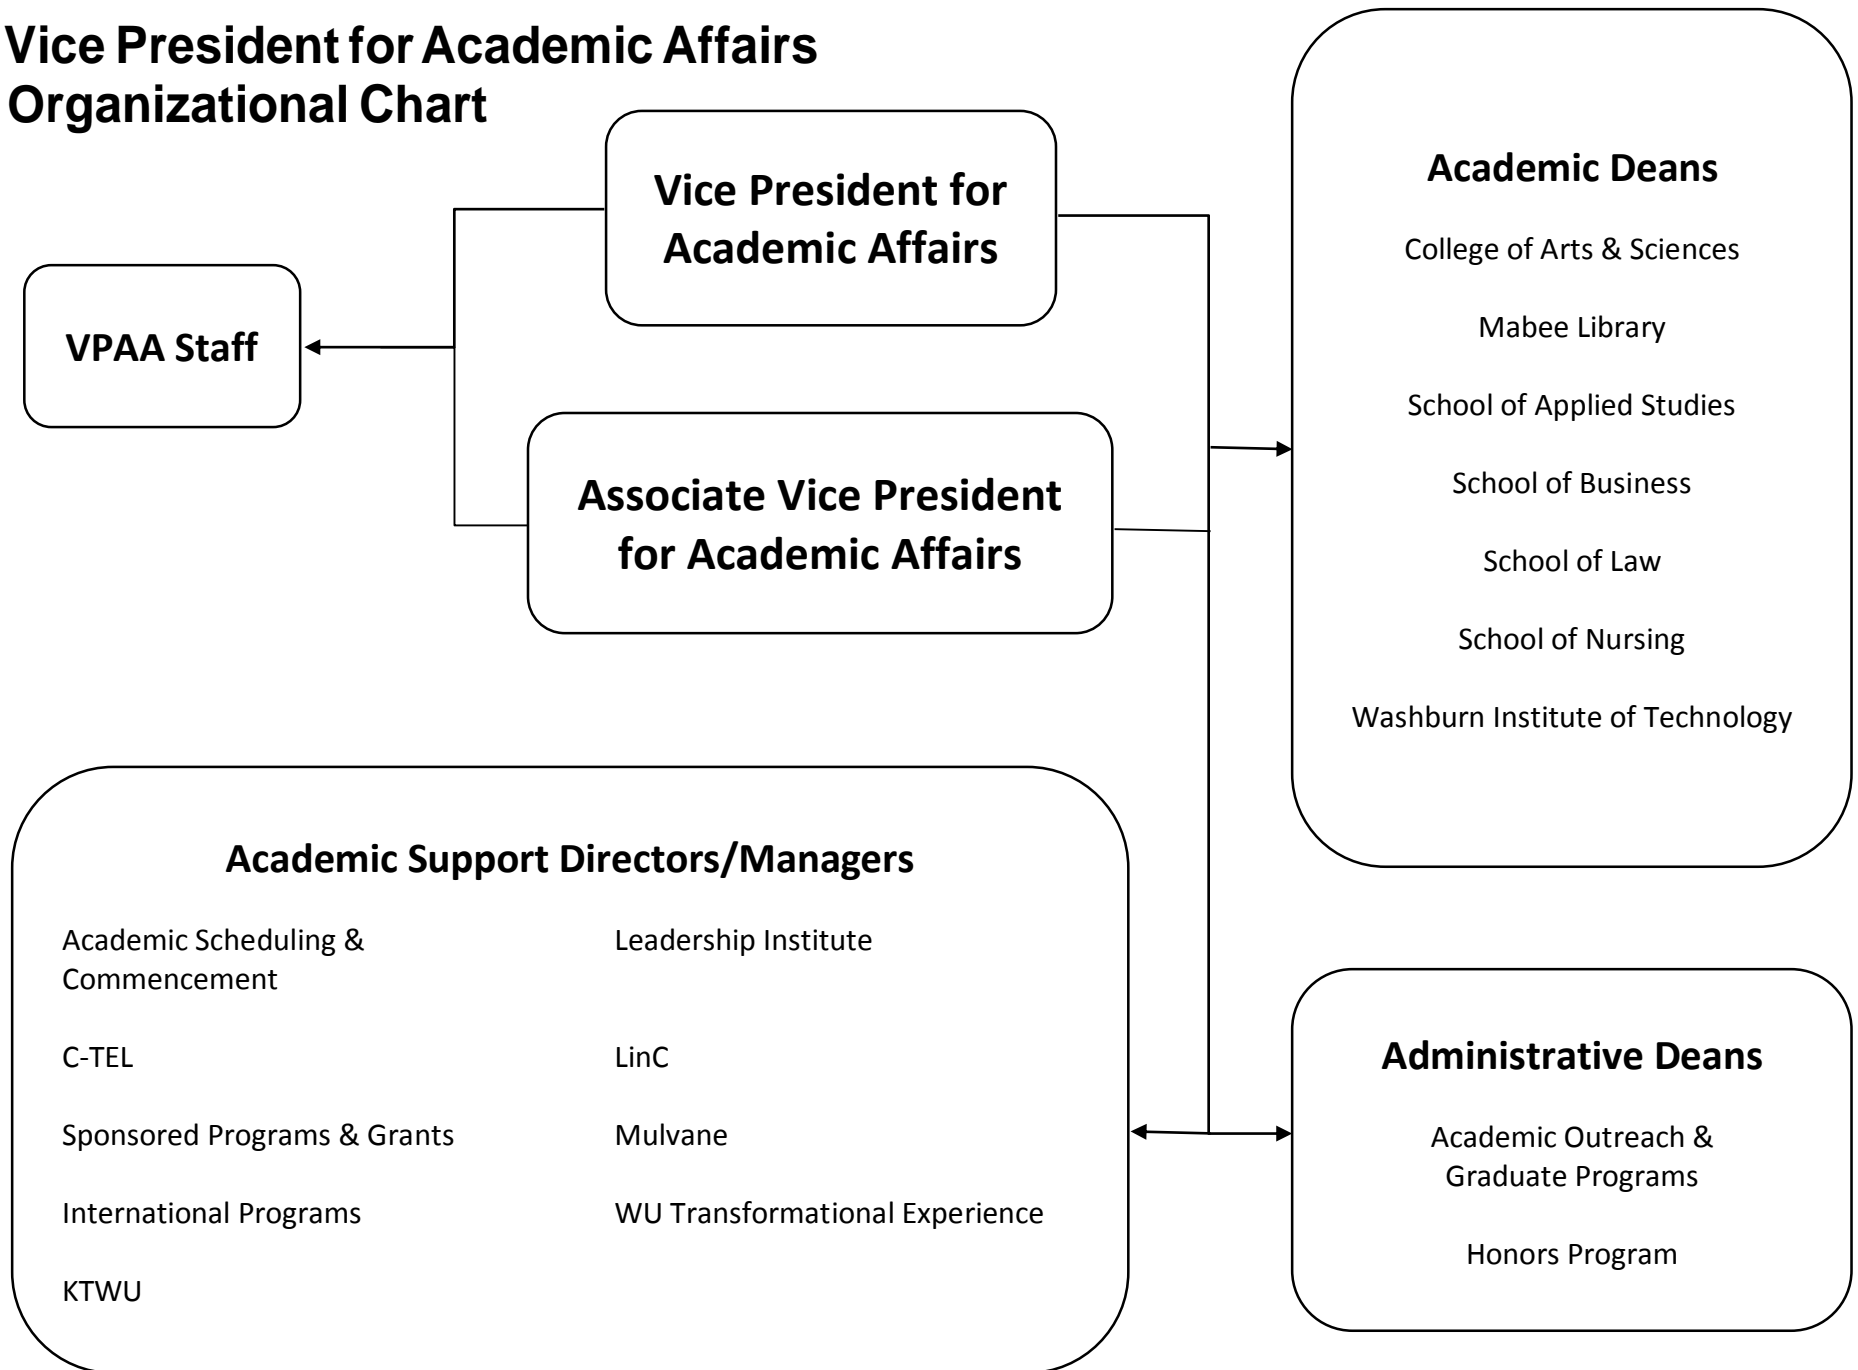

Washburn University Organization

Special Assistant to the President

*Position also reports to the Director of ITS

Vice President for Academic Affairs Organizational Chart

Vice President for Administration and Treasurer

Vice President for Student Life 2014

Enrollment Management Organizational Chart